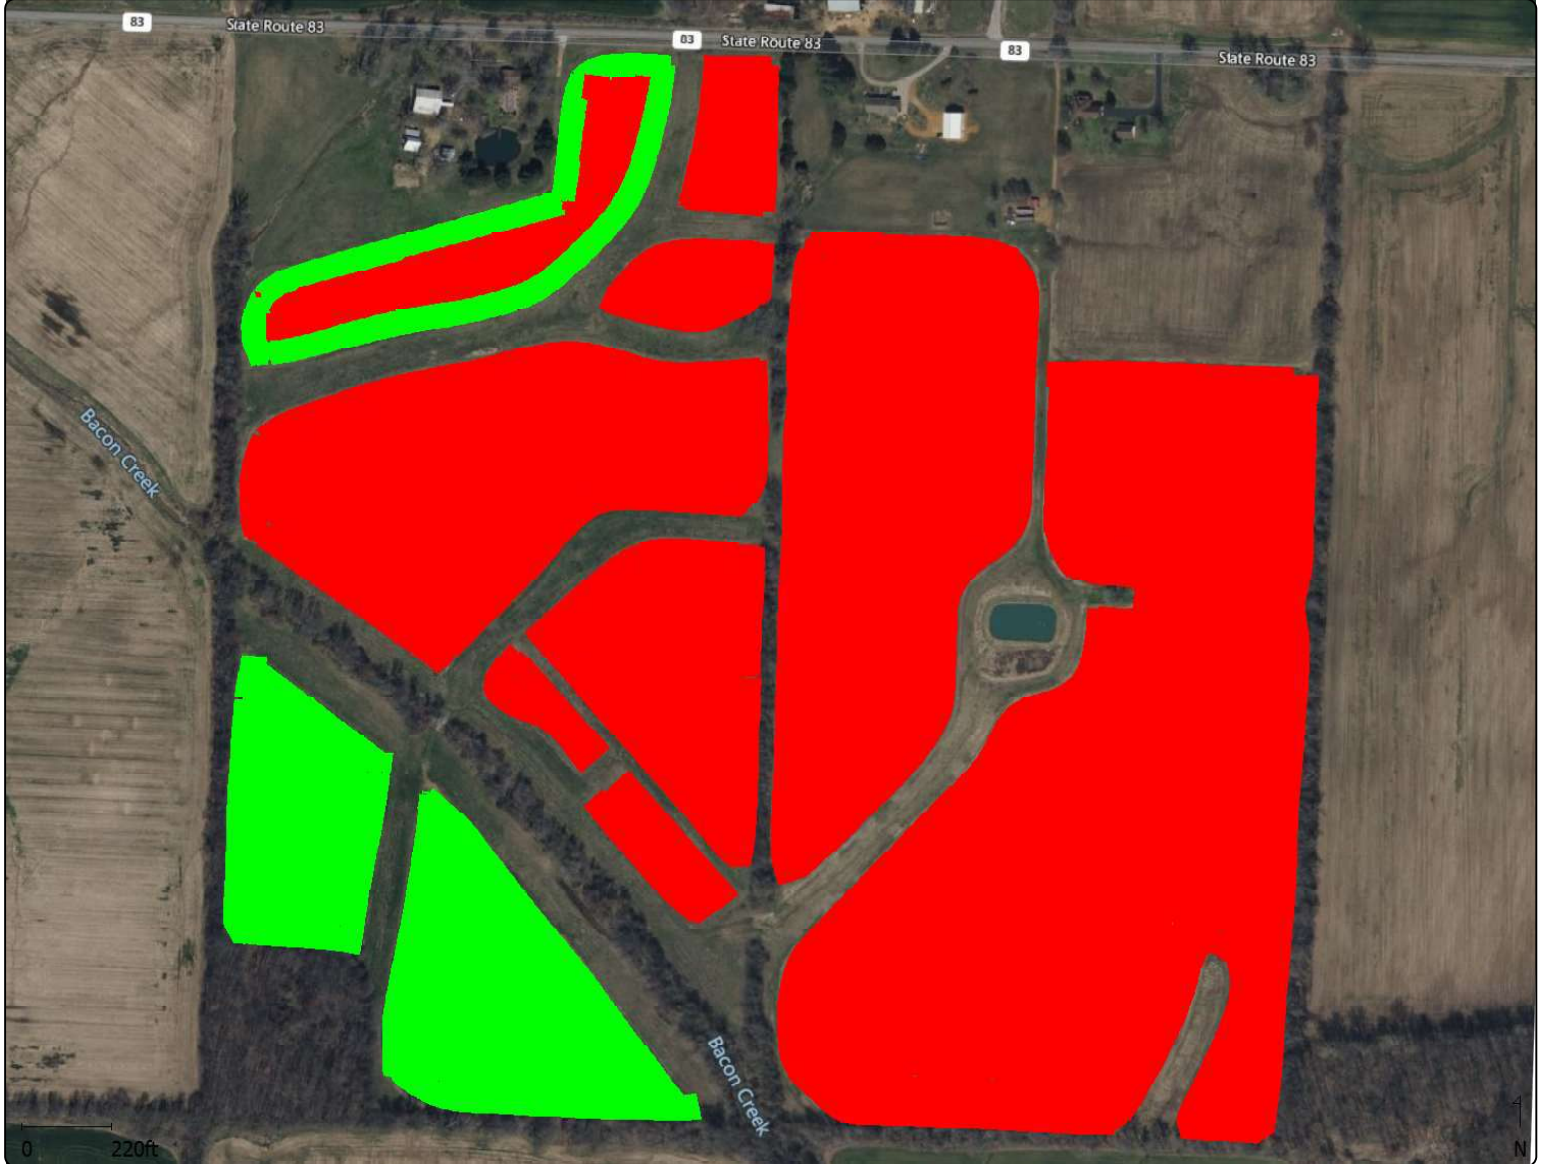

Average

Grower : Jed Clark Farms
Farm : Alan Adams
Field : Alan Adams
Year : 2025
Product : Pioneer 13841 | Pioneer 13777
Field Area : 113.5 ac
Applied Area : 100.5 ac
Avg. Rate : 32.9 ksd/ac
Start Date : 4/13/2025
End Date : 4/14/2025

Product Name

-  Pioneer 13841 (16.8 ac)
-  Pioneer 13777 (83.7 ac)

Grower : Jed Clark Farms
Farm : Barber
Field : Rhodes Chapel North
Year : 2025
Product : Pioneer 1170 | Pioneer 13777
Field Area : 102.9 ac
Applied Area : 94.9 ac
Avg. Rate : 32.2 ksds/ac
Start Date : 4/15/2025
End Date : 4/16/2025