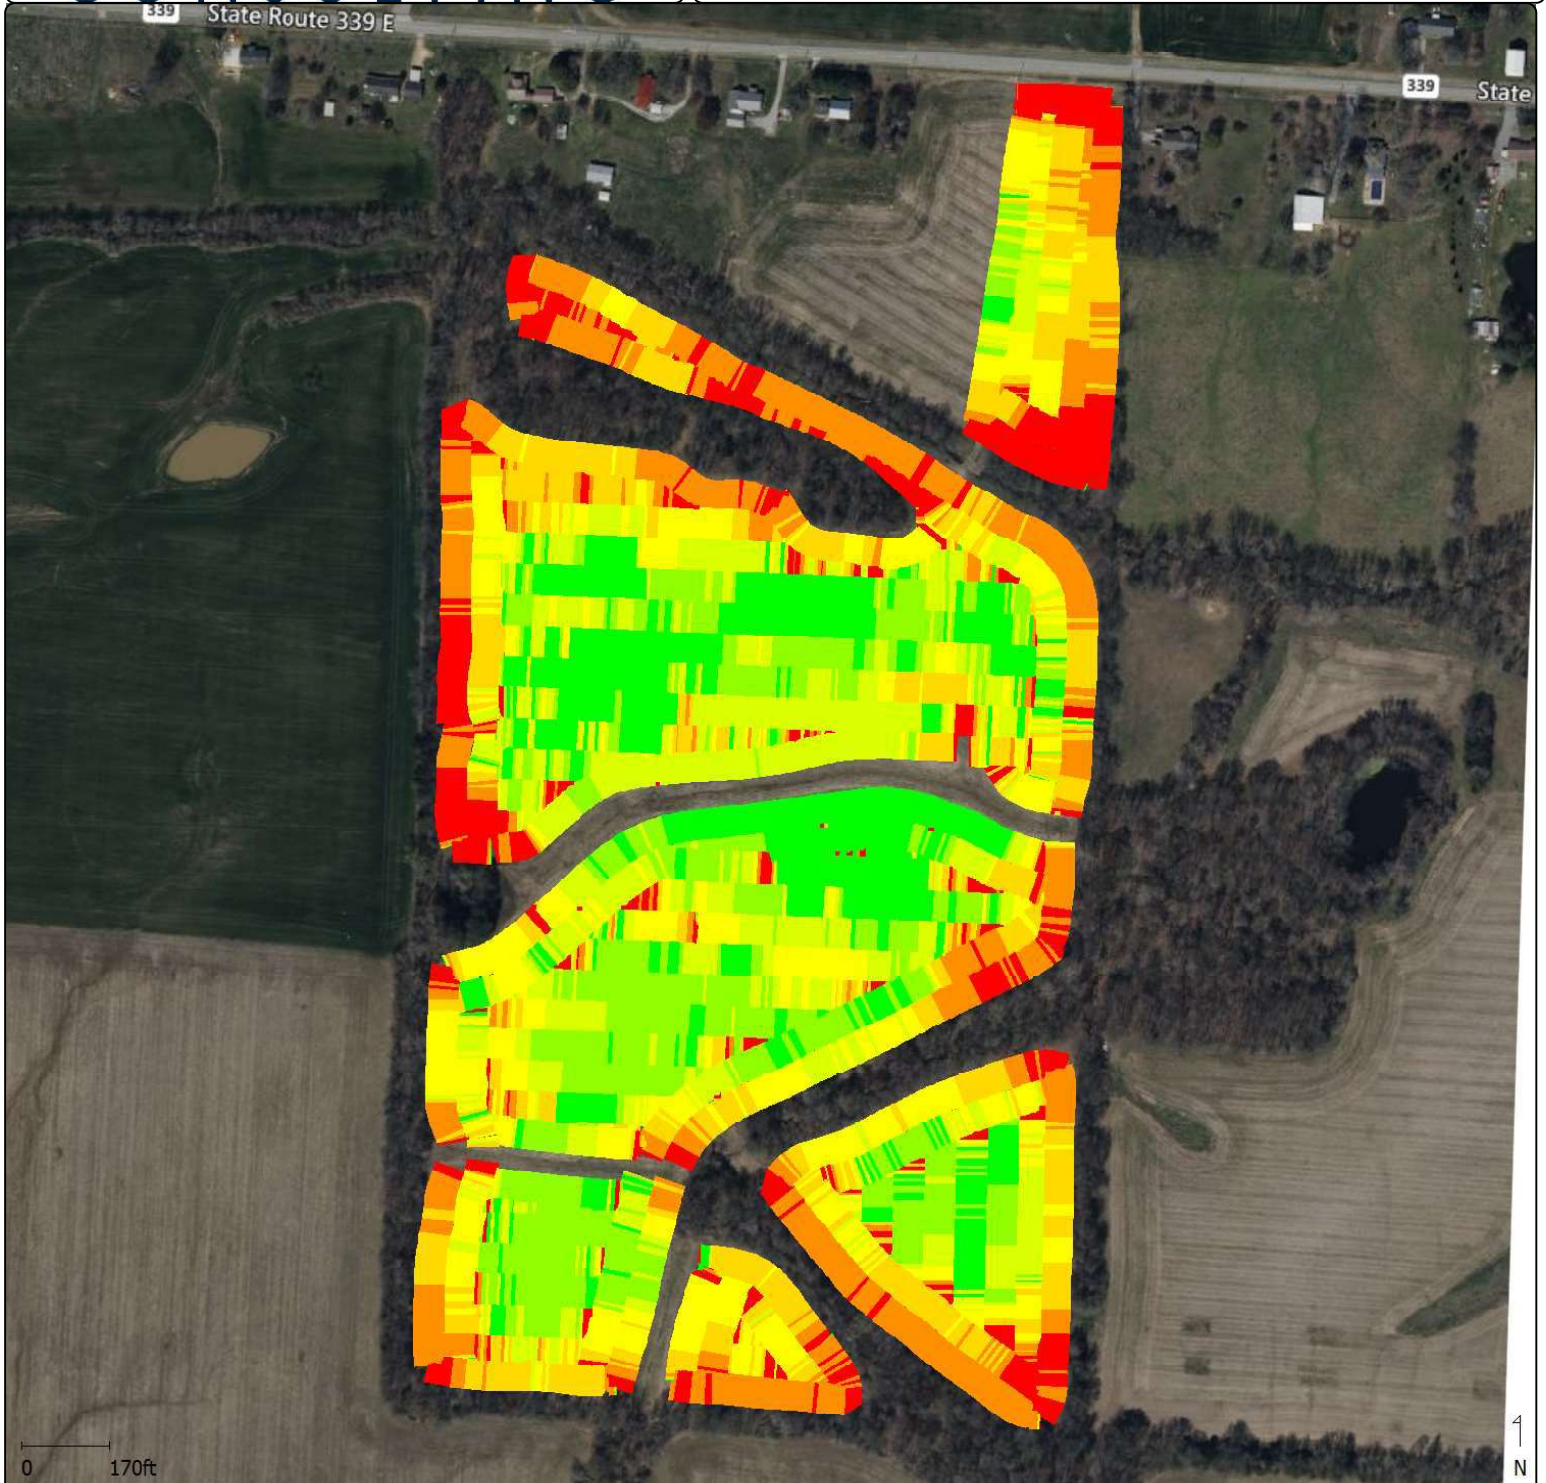

Product Name

Pioneer 13777 (29.1 ac)

Grower : Jed Clark Farms
Farm : Greg Boyd
Field : G Boyd Sedalia
Year : 2025
Product : Pioneer 13777
Field Area : 40.0 ac
Applied Area : 39.5 ac
Avg. Rate : 31.8 ksd/ac
Start Date : 4/20/2025
End Date : 4/20/2025

Grower : Jed Clark Farms
Farm : Greg Boyd
Field : G Boyd Sedalia
Year : 2025
Product : Pioneer 13777
Field Area : 40.0 ac
Applied Area : 39.5 ac
Avg. Rate : 31.8 ksds/ac
Start Date : 4/20/2025
End Date : 4/20/2025

Product Name

Pioneer 13777 (39.5 ac)

Grower : Jed Clark Farms
Farm : Greg Boyd
Field : Herbert Doran
Year : 2025
Product : Pioneer 13777
Field Area : 57.5 ac
Applied Area : 52.3 ac
Avg. Rate : 32.4 ksds/ac
Start Date : 4/20/2025
End Date : 4/20/2025