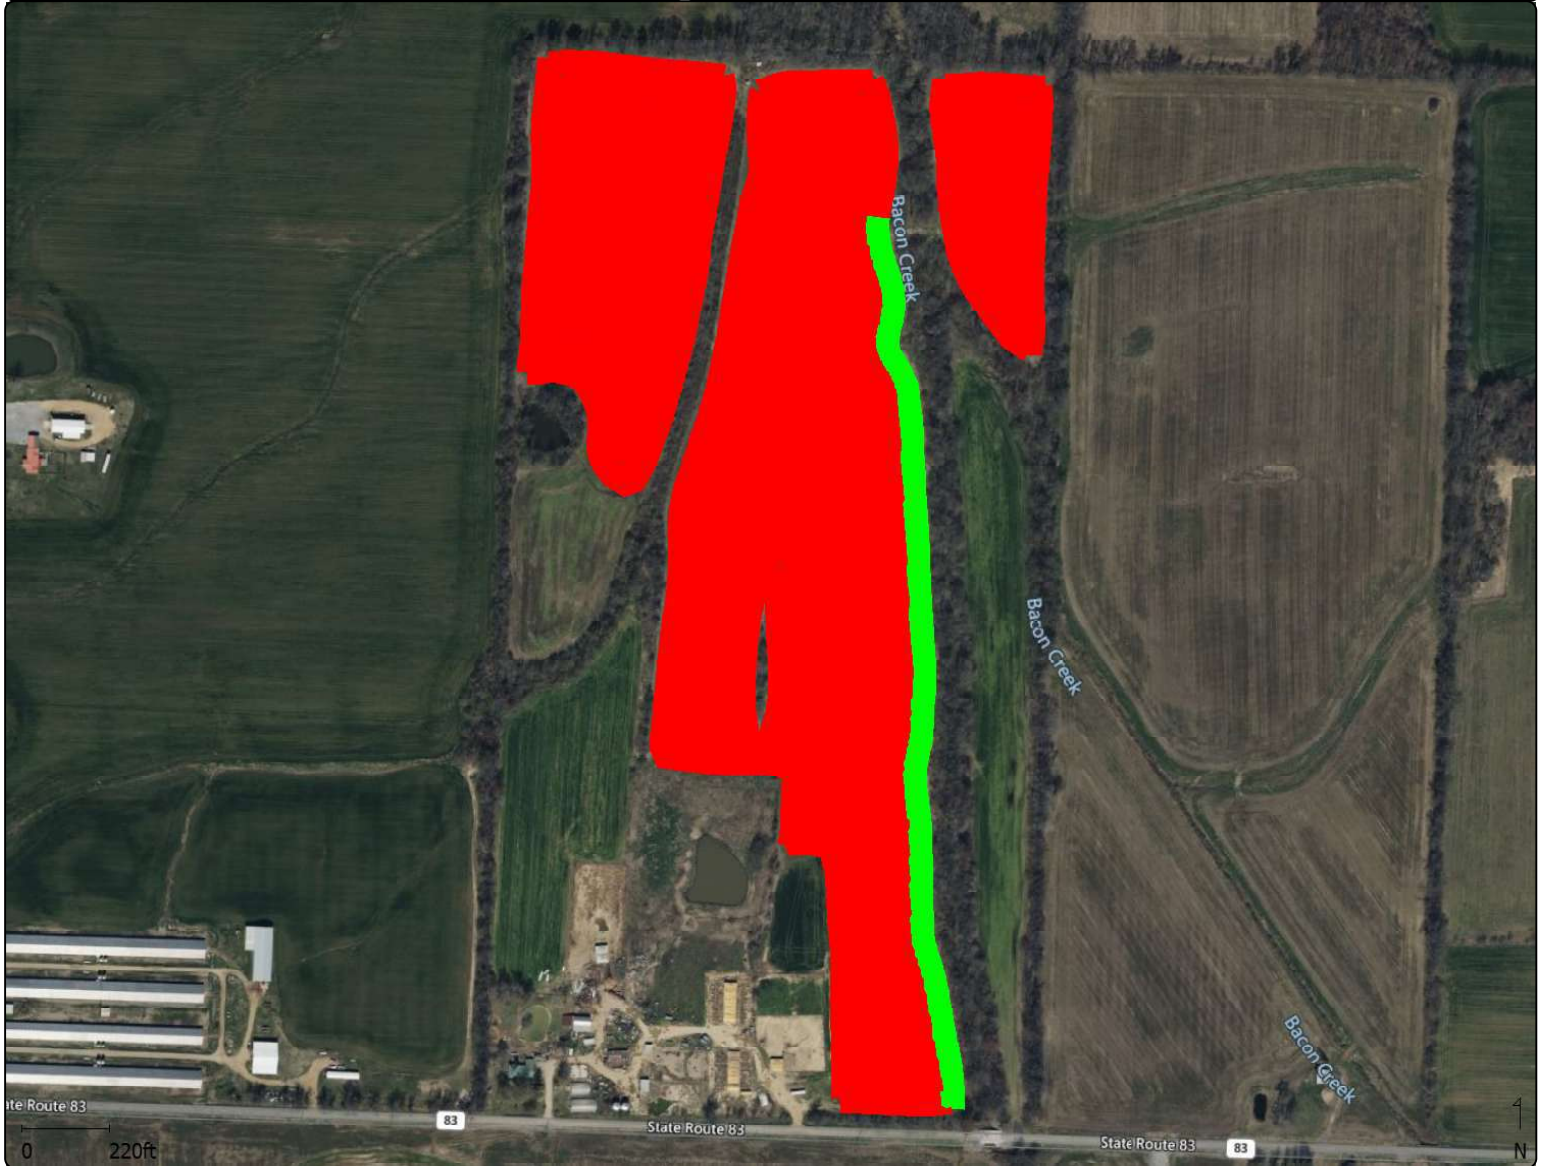

Product Name

-  Pioneer 13777 (34.8 ac)
-  Pioneer 13841 (8.3 ac)

Grower : Jed Clark Farms
Farm : Jerry Gross
Field : Lindas House
Year : 2025
Product : Pioneer 13777 | Pioneer 18216
Field Area : 62.2 ac
Applied Area : 42.2 ac
Avg. Rate : 31.9 ksds/ac
Start Date : 4/22/2025
End Date : 4/22/2025

Grower : Jed Clark Farms
Farm : Jerry Gross
Field : Lindas House
Year : 2025
Product : Pioneer 13777 | Pioneer 18216
Field Area : 62.2 ac
Applied Area : 42.2 ac
Avg. Rate : 31.9 ksds/ac
Start Date : 4/22/2025
End Date : 4/22/2025

Product Name

-  Pioneer 13777 (3.1 ac)
-  Pioneer 18216 (39.2 ac)

Grower : Jed Clark Farms
Farm : Jerry Gross
Field : Stripping Shed
Year : 2025
Product : Pioneer 1170 | Pioneer 18216
Field Area : 37.6 ac
Applied Area : 29.7 ac
Avg. Rate : 31.7 ksds/ac
Start Date : 4/23/2025
End Date : 4/23/2025