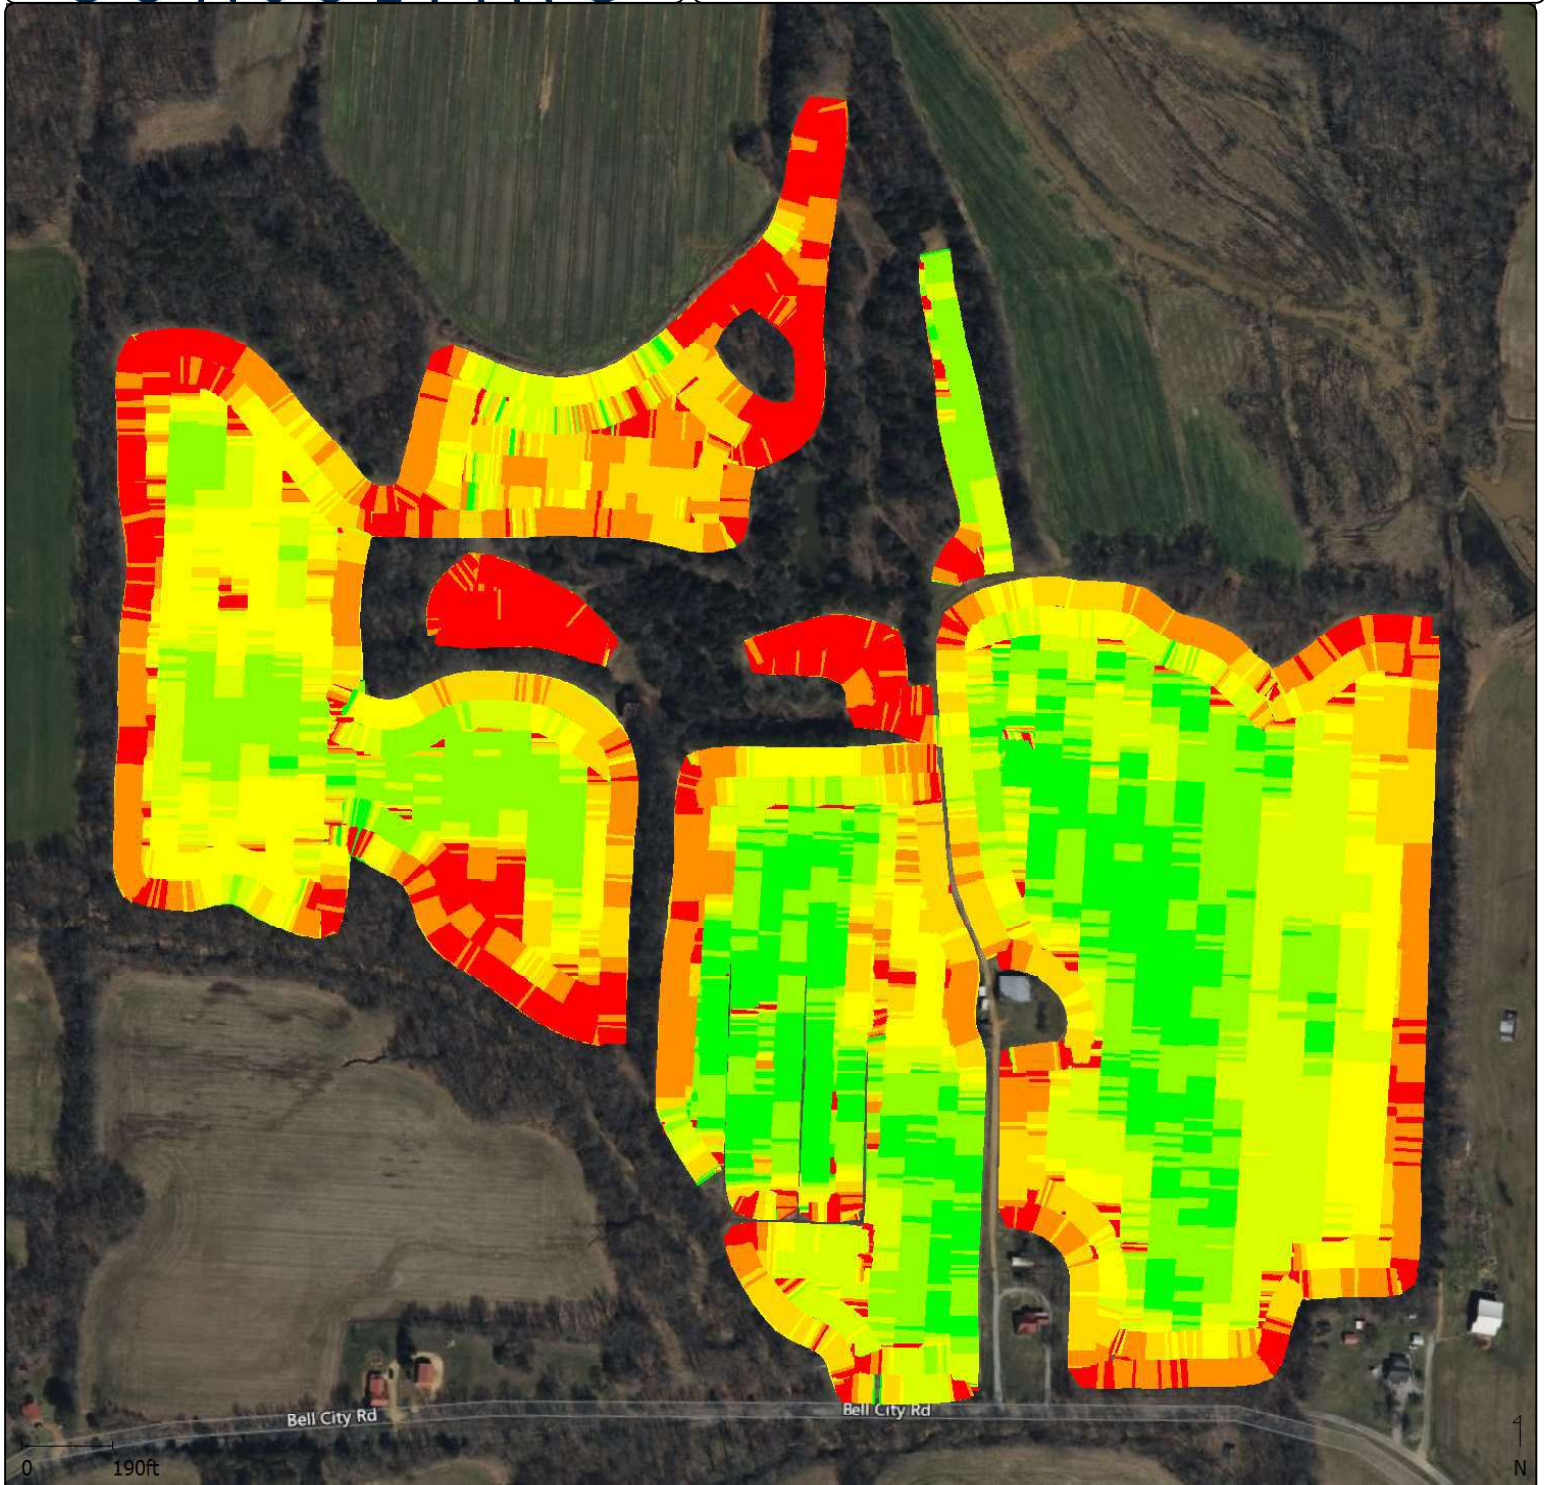

Grower : Jed Clark Farms
Farm : Lynwood Morris
Field : Bottoms
Year : 2025
Product : Pioneer 13777 | Pioneer 13841
Field Area : 71.4 ac
Applied Area : 26.4 ac
Avg. Rate : 59.9 ksds/ac
Start Date : 4/17/2025
End Date : 4/17/2025

Product Name

-  Pioneer 13777 (8.3 ac)
-  Pioneer 13841 (18.1 ac)

Grower : Jed Clark Farms
Farm : Lynwood Morris
Field : Lynwood Morris Big Field
Year : 2025
Product : Pioneer 13777 RP | Pioneer 13841
Field Area : 86.8 ac
Applied Area : 169.6 ac
Avg. Rate : 31.4 ksds/ac
Start Date : 3/27/2025
End Date : 4/18/2025